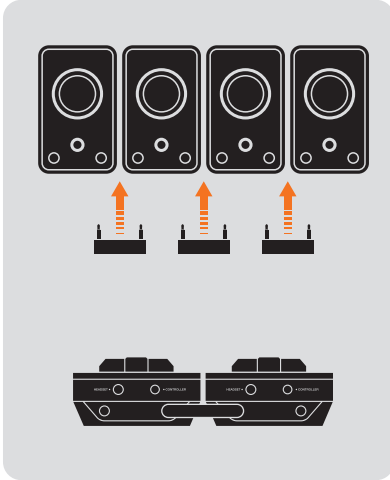

BEST

2 CONNECT HEADSET TO MIXAMP™

TO AUDIO SOURCE

LAN SETUP

CONSOLE SETUP - LAN

PC SETUP LAN

EXTERNAL AUDIO

CONNECT AN EXTERNAL AUDIO SOURCE (OPTIONAL)