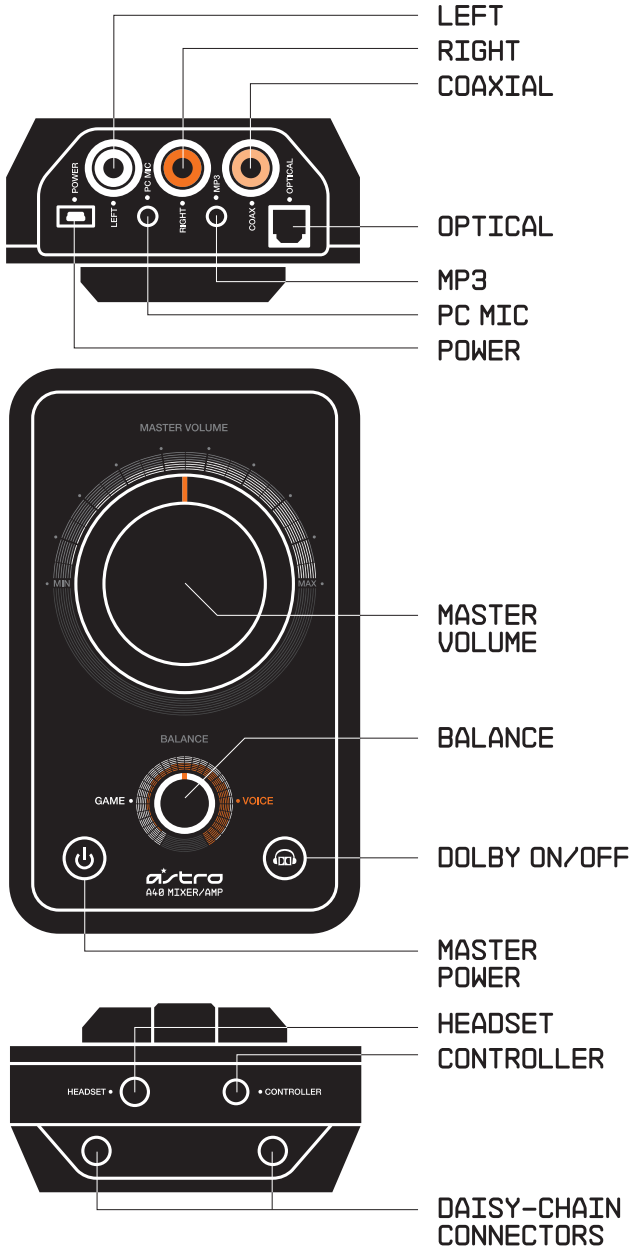

The cover features a solid orange background with white line-art illustrations of three people in a dynamic, action-oriented pose. They are wearing headsets and carrying large, cylindrical equipment, possibly microphones or recording devices. The text is positioned on the left side of the cover.

A40

AUDIO SYSTEM

A40 MIXAMP™
QUICK START GUIDE

astro

A40 MIXAMP™

CONSOLE SETUP TV

1 CONNECT AUDIO SOURCE TO MIXAMP™

2 CONNECT CONTROLLER TO MIXAMP™