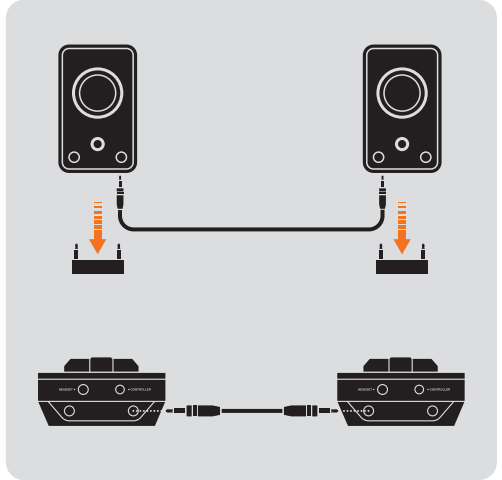

The cover features a solid orange background with white line-art illustrations of three people in a dynamic, action-oriented pose. They are wearing headsets and carrying large, cylindrical equipment, possibly microphones or recording devices. The text is positioned on the left side of the cover.

BEST

2 CONNECT HEADSET TO MIXAMP™

TO AUDIO SOURCE

LAN SETUP

CONSOLE SETUP - LAN

PC SETUP LAN

EXTERNAL AUDIO

CONNECT AN EXTERNAL AUDIO SOURCE (OPTIONAL)