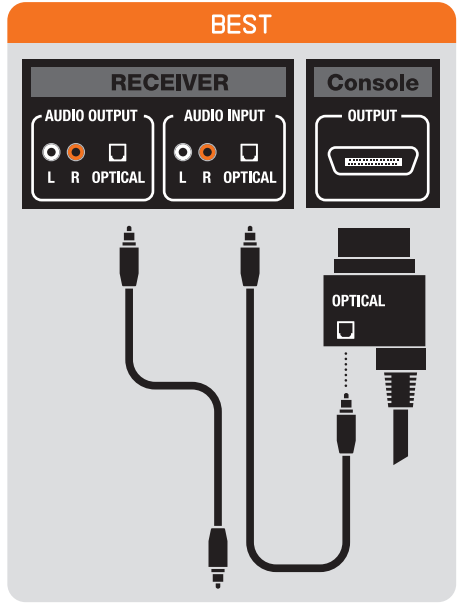

CONSOLE SETUP HOME THEATER

1 CONNECT AUDIO SOURCE TO MIXAMP™