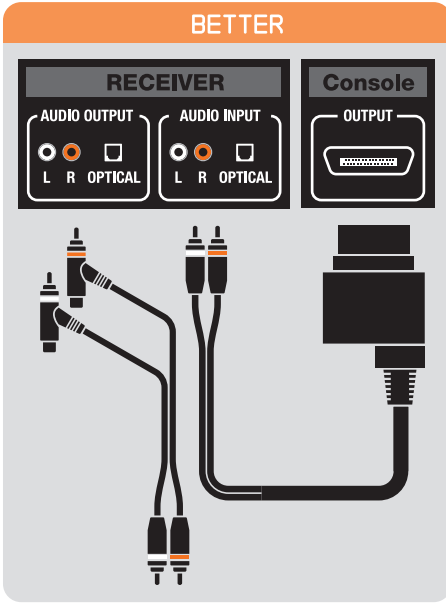

CONSOLE SETUP HOME THEATER

1 CONNECT AUDIO SOURCE TO MIXAMP™