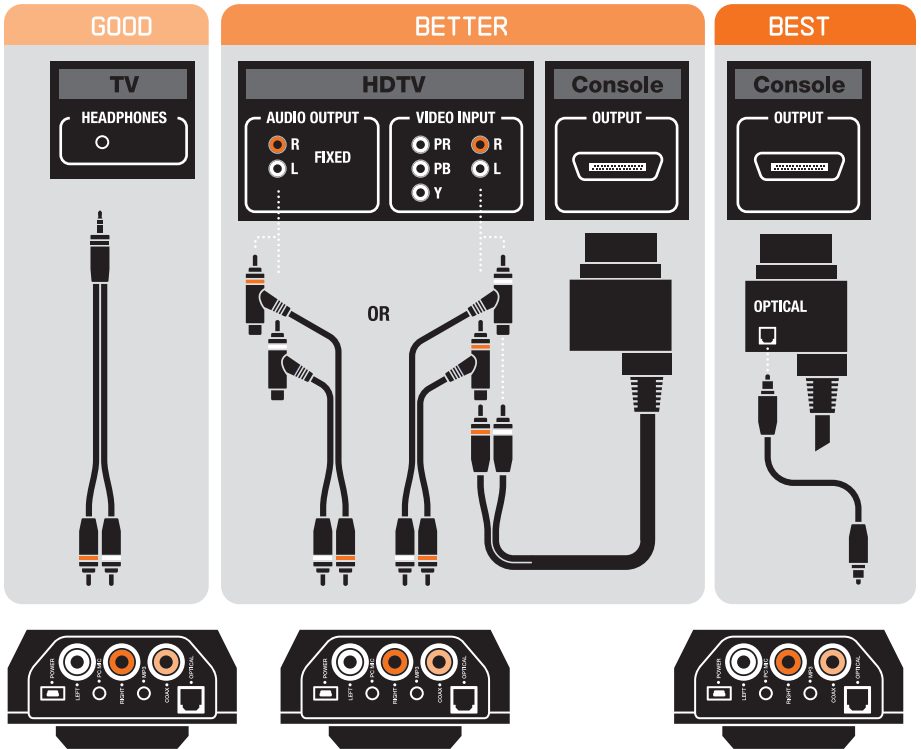

The cover features a solid orange background with white line-art illustrations of three people in a dynamic, action-oriented pose. They are wearing headsets and carrying large, cylindrical equipment, possibly microphones or recording devices. The text is positioned on the left side of the cover.

A40

AUDIO SYSTEM

A40 MIXAMP™
QUICK START GUIDE

astro

A40 MIXAMP™

CONSOLE SETUP TV

1 CONNECT AUDIO SOURCE TO MIXAMP™

2 CONNECT CONTROLLER TO MIXAMP™

3 CONNECT HEADSET TO MIXAMP™

CONSOLE SETUP HOME THEATER

1 CONNECT AUDIO SOURCE TO MIXAMP™

2 CONNECT CONTROLLER TO MIXAMP™

3 CONNECT HEADSET TO MIXAMP™

PC SETUP

1 CONNECT PC TO MIXAMP™

BETTER

BEST

2 CONNECT HEADSET TO MIXAMP™

TO AUDIO SOURCE

LAN SETUP

CONSOLE SETUP - LAN

PC SETUP LAN

EXTERNAL AUDIO

CONNECT AN EXTERNAL AUDIO SOURCE (OPTIONAL)